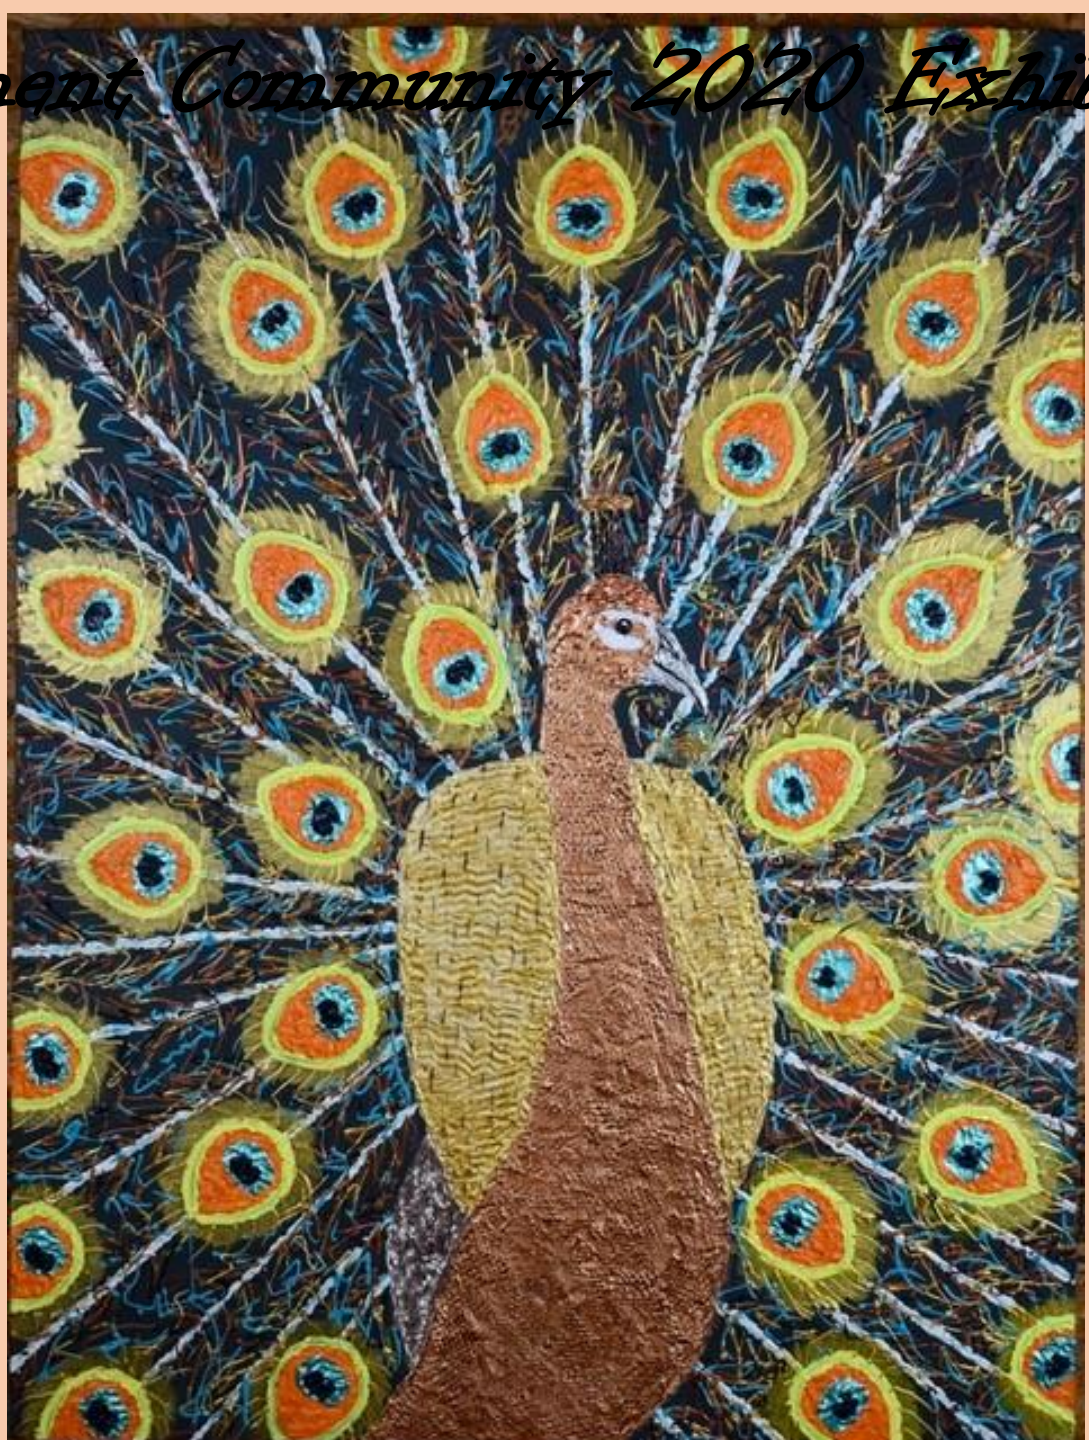

**18 x 36**

**\$220**

*CCAL Still Hopes Retirement Community 2020 Exhibit*

**Donald Bishop**

*William*

**Acrylic**

**40 x 30**

**\$775**